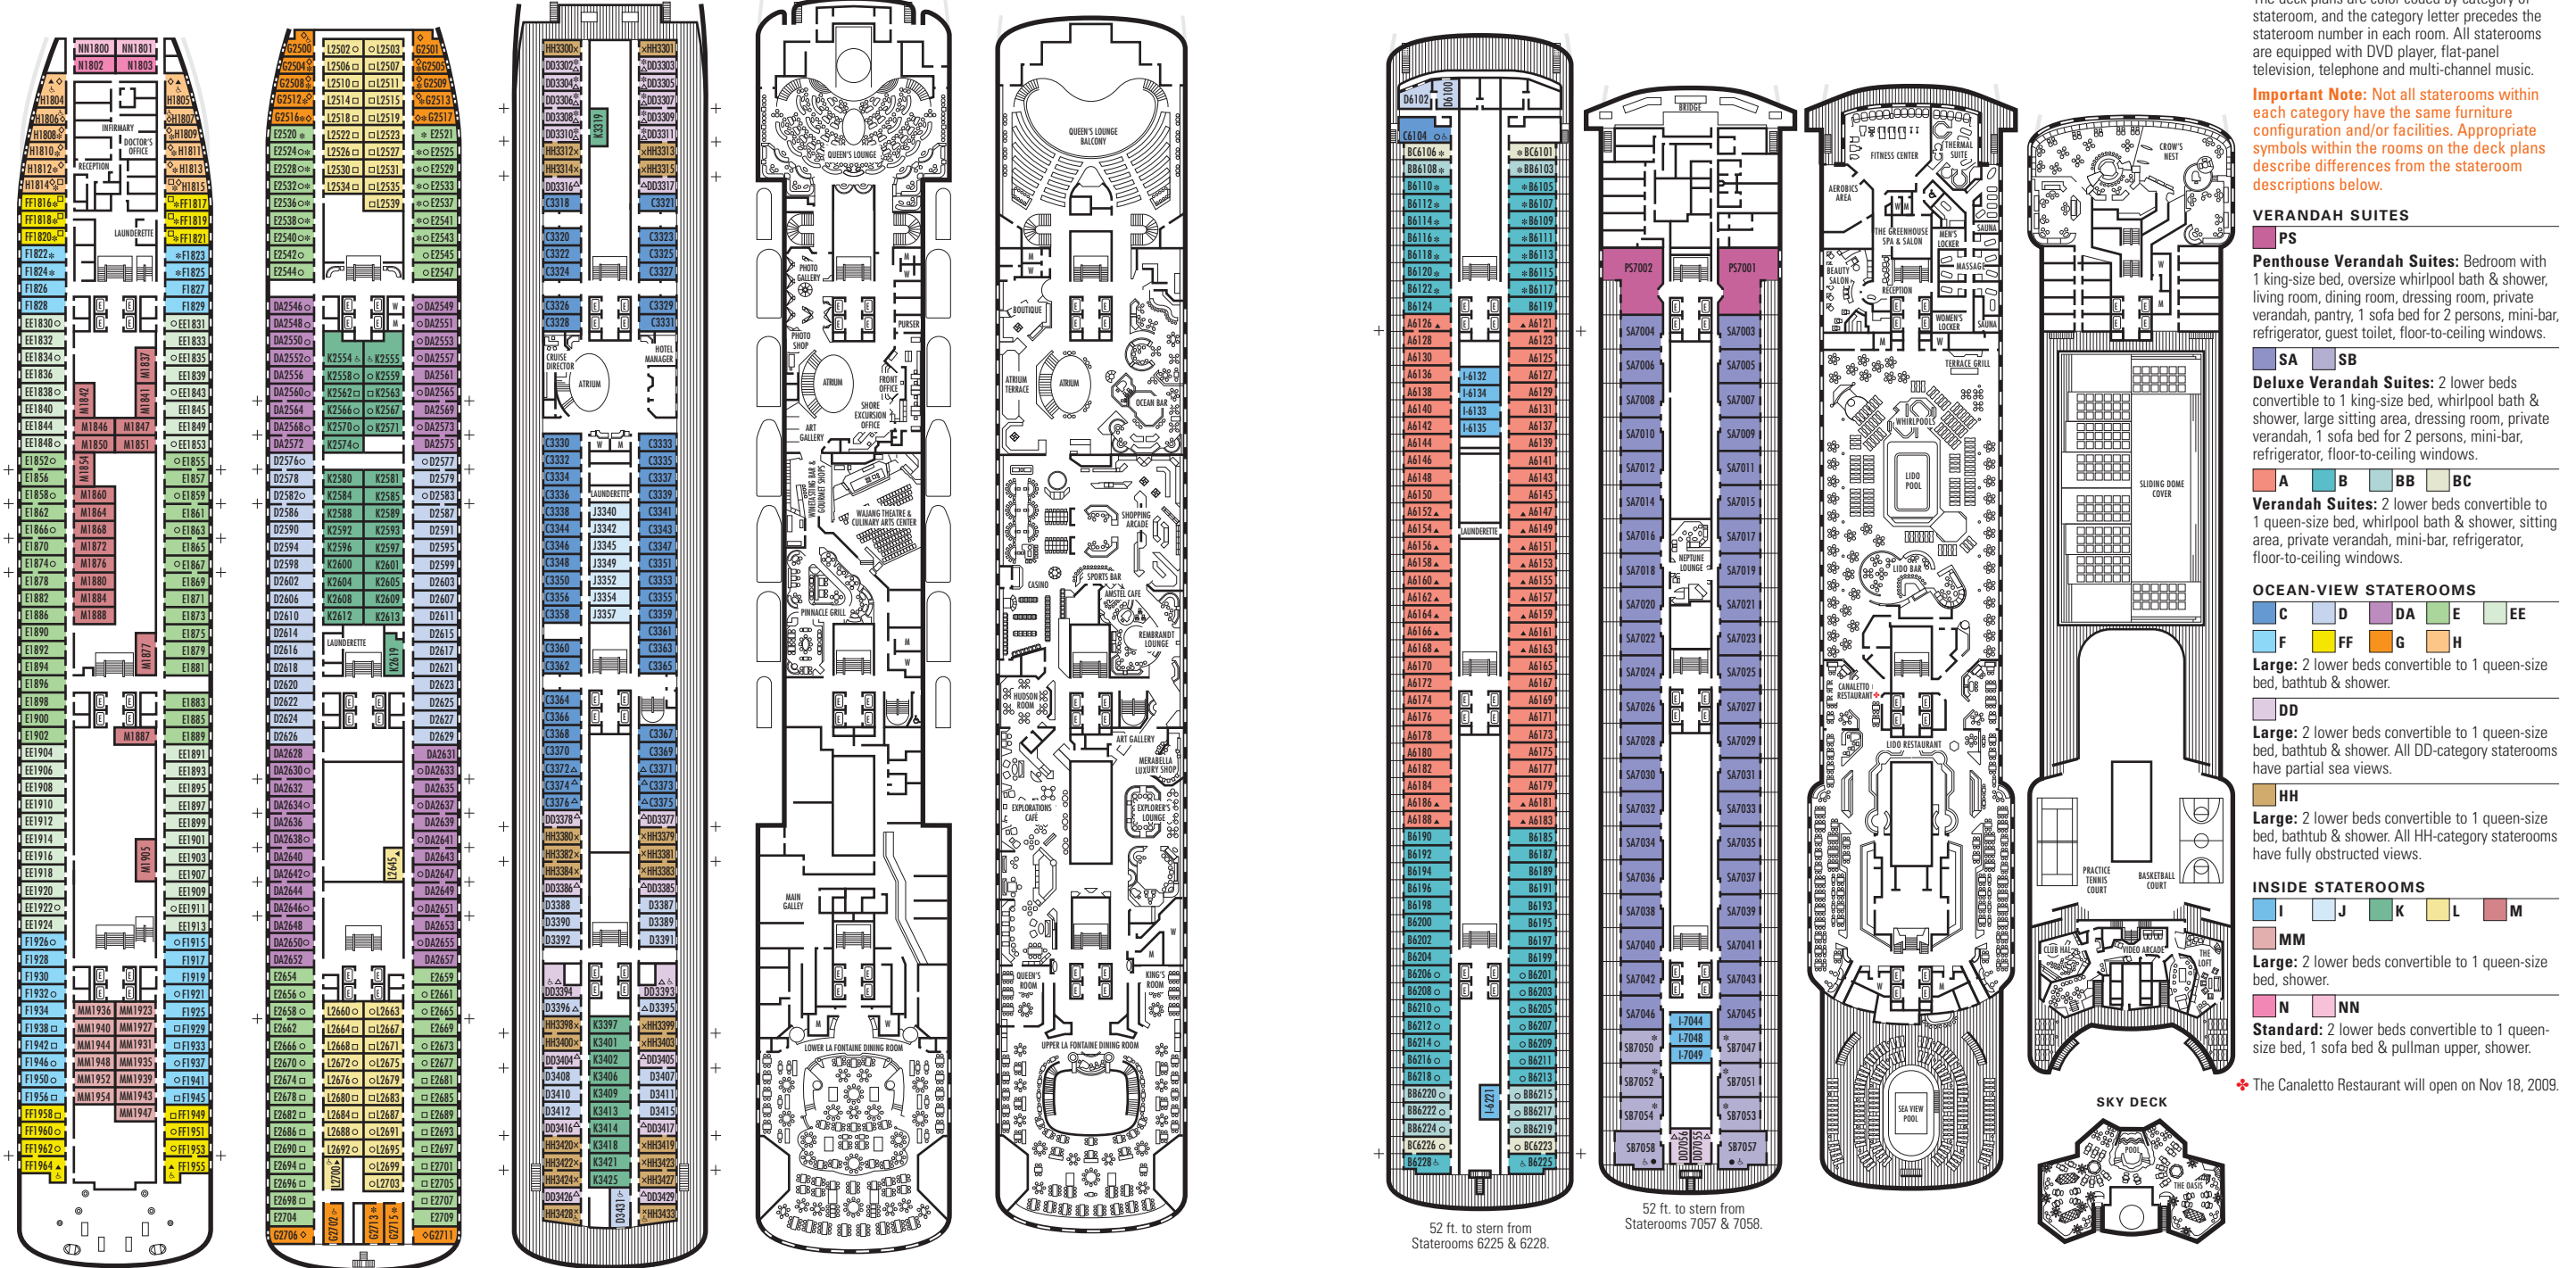

DOLPHIN DECK
Staterooms 1800-1964
90 ft. from bow to
Staterooms 1800 & 1801.

MAIN DECK
Staterooms 2500-2715
103 ft. from bow to
Staterooms 2500 & 2501.

LOWER PROMENADE DECK
Staterooms 3300-3433
118 ft. from bow to
Staterooms 3300 & 3301.

PROMENADE DECK

UPPER PROMENADE DECK

VERANDAH DECK
Staterooms 6100-6228
138 ft. from bow to
Staterooms 6100 & 6102.

NAVIGATION DECK
Staterooms 7001-7058
226 ft. from bow to
Staterooms 7001 & 7002.

LIDO DECK

SPORTS DECK

52 ft. to stern from
Staterooms 1955 & 1964.

21 ft. to stern from
Staterooms 3428, 3431 & 3433.

* The Canaletto Restaurant will open on Nov 18, 2009.

STATEROOM SYMBOL LEGEND

- Shower only
- Bath tub & shower
- ▲ 2 lower beds or converts to 1 queen-size
- Triple (2 lower beds, 1 sofa bed)
- Quad (2 lower beds, 1 sofa bed, 1 upper)
- △ Partial sea view
- X Fully obstructed view
- + Connecting rooms
- These staterooms have portholes instead of windows
- ♿ Staterooms SB7057, SB7058 are wheelchair accessible, bathtub & shower. Staterooms B6225, B6228, C6104, D3431, DD3393, DD3394, FF1955, FF1964, G2500, G2702, H1804, H1805, H1806, H1807, HH3428, HH3433, K2554, K2555, L2700 are wheelchair accessible, shower only.

SHIP SPECIFICATIONS & FACILITIES

- 1,380 Guests
- 62,735 Gross Tons
- 781 Feet Long
- Automatic Stabilizers
- 10 Guest Decks
- 12 Guest Elevators
- 3 Restaurants
- 2 Outdoor Swimming Pools (one with sliding glass roof)
- Spa & Salon
- Fitness Center
- Movie Theatre
- Duty-free Shops
- Internet Center
- Library
- Casino
- Suite Lounge
- Practice Tennis Court
- Basketball Court

ms Amsterdam
DECK PLANS & STATEROOMS

The deck plans are color-coded by category of stateroom, and the category letter precedes the stateroom number in each room. All staterooms are equipped with DVD player, flat-panel television, telephone and multi-channel music.

Important Note: Not all staterooms within each category have the same furniture configuration and/or facilities. Appropriate symbols within the rooms on the deck plans describe differences from the stateroom descriptions below.

VERANDAH SUITES

- **PS**
  Penthouse Verandah Suites: Bedroom with 1 king-size bed, oversize whirlpool bath & shower, living room, dining room, dressing room, private verandah, pantry, 1 sofa bed for 2 persons, mini-bar, refrigerator, guest toilet, floor-to-ceiling windows.

- **SA SB**
  Deluxe Verandah Suites: 2 lower beds convertible to 1 king-size bed, whirlpool bath & shower, large sitting area, dressing room, private verandah, 1 sofa bed for 2 persons, mini-bar, refrigerator, floor-to-ceiling windows.

- **A B BB BC**
  Verandah Suites: 2 lower beds convertible to 1 queen-size bed, whirlpool bath & shower, sitting area, private verandah, mini-bar, refrigerator, floor-to-ceiling windows.

- **OCEAN-VIEW STATEROOMS**
- **C D DA E EE**
- **F FF G H**
- **Large:** 2 lower beds convertible to 1 queen-size bed, bathtub & shower.

- **DD**
- **Large:** 2 lower beds convertible to 1 queen-size bed, bathtub & shower. All DD-category staterooms have partial sea views.
- **HH**
- **Large:** 2 lower beds convertible to 1 queen-size bed, bathtub & shower. All HH-category staterooms have fully obstructed views.

- **INSIDE STATEROOMS**
- **I J K L M**
- **MM**
- **Large:** 2 lower beds convertible to 1 queen-size bed, shower.
- **N NN**
- **Standard:** 2 lower beds convertible to 1 queen-size bed, 1 sofa bed & pullman upper, shower.