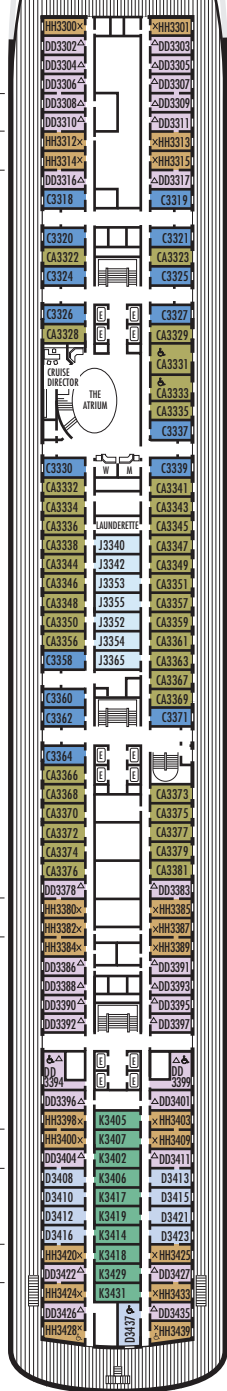

DOLPHIN DECK
Staterooms 1800-1956
90 ft. from bow to
Staterooms 1800 & 1801.

MAIN DECK
Staterooms 2500-2711
103 ft. from bow to
Staterooms 2500 & 2501.

LOWER PROMENADE DECK
Staterooms 3300-3439
118 ft. from bow to
Staterooms 3300 & 3301.

PROMENADE DECK

UPPER PROMENADE DECK

VERANDAH DECK
Staterooms 6100-6238
138 ft. from bow to
Staterooms 6100 & 6102.

NAVIGATION DECK
Staterooms 7001-7072
226 ft. from bow to
Staterooms 7001 & 7002.

LIDO DECK

SPORTS DECK

52 ft. to stern from
Staterooms 1943 & 1956.

16 ft. to stern from
Staterooms 2704, 2707 & 2711.

21 ft. to stern from
Staterooms 3428 & 3439.

8 ft. to stern from
Staterooms 6223, 6225, 6227,
6234, 6236 & 6238.

8 ft. to stern from
Staterooms 7065, 7066, 7067,
7068, 7069, 7070, 7071 & 7072.

ms Rotterdam*

DECK PLANS & STATEROOMS

The deck plans are color-coded by category of stateroom, and the category letter precedes the stateroom number in each room. All staterooms are equipped with DVD player, flat-panel television, telephone and multi-channel music.