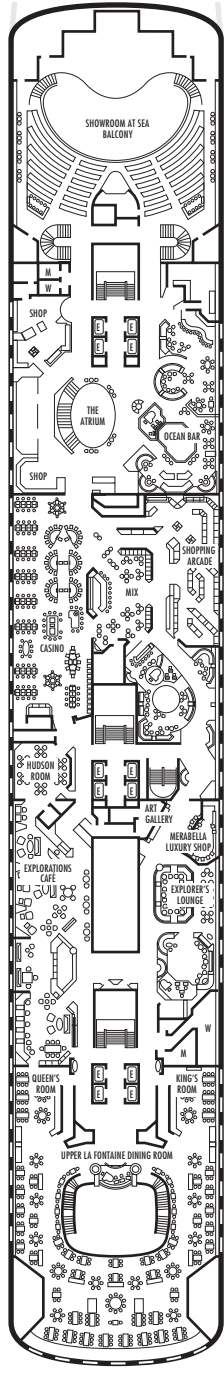

DOLPHIN DECK
Staterooms 1800-1956
90 ft. from bow to
Staterooms 1800 & 1801.

MAIN DECK
Staterooms 2500-2711
103 ft. from bow to
Staterooms 2500 & 2501.

LOWER PROMENADE DECK
Staterooms 3300-3439
118 ft. from bow to
Staterooms 3300 & 3301.

SPORTS DECK

52 ft. to stern from
Staterooms 1943 & 1956.

16 ft. to stern from
Staterooms 2704, 2707 & 2711.

21 ft. to stern from
Staterooms 3428 & 3439.

8 ft. to stern from
Staterooms 6223, 6225, 6227,
6234, 6236 & 6238.

8 ft. to stern from
Staterooms 7065, 7066, 7067,
7068, 7069, 7070, 7071 & 7072.

ms Rotterdam*

DECK PLANS & STATEROOMS

The deck plans are color-coded by category of stateroom, and the category letter precedes the stateroom number in each room. All staterooms are equipped with DVD player, flat-panel television, telephone and multi-channel music.

Important Note: Not all staterooms within each category have the same furniture configuration and/or facilities. Appropriate symbols within the rooms on the deck plans describe differences from the stateroom descriptions below.