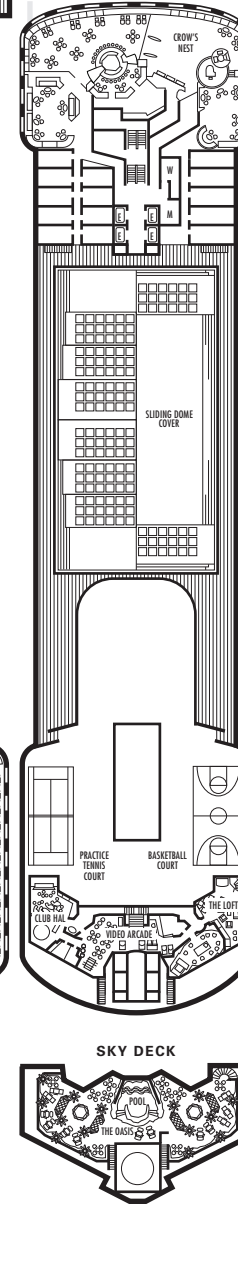

DOLPHIN DECK
Staterooms 1800-1956
90 ft. from bow to
Staterooms 1800 & 1801.

MAIN DECK
Staterooms 2500-2711
103 ft. from bow to
Staterooms 2500 & 2501.

LOWER PROMENADE DECK
Staterooms 3300-3439
118 ft. from bow to
Staterooms 3300 & 3301.

PROMENADE DECK

UPPER PROMENADE DECK

VERANDAH DECK
Staterooms 6100-6238
138 ft. from bow to
Staterooms 6100 & 6102.

NAVIGATION DECK
Staterooms 7001-7072
226 ft. from bow to
Staterooms 7001 & 7002.

LIDO DECK

SPORTS DECK

52 ft. to stern from
Staterooms 1943 & 1956.

16 ft. to stern from
Staterooms 2704, 2707 & 2711.

21 ft. to stern from
Staterooms 3428 & 3439.

8 ft. to stern from
Staterooms 6223, 6225, 6227,
6234, 6236 & 6238.

8 ft. to stern from
Staterooms 7065, 7066, 7067,
7068, 7069, 7070, 7071 & 7072.

ms Rotterdam*

DECK PLANS & STATEROOMS

The deck plans are color-coded by category of stateroom, and the category letter precedes the stateroom number in each room. All staterooms are equipped with DVD player, flat-panel television, telephone and multi-channel music.