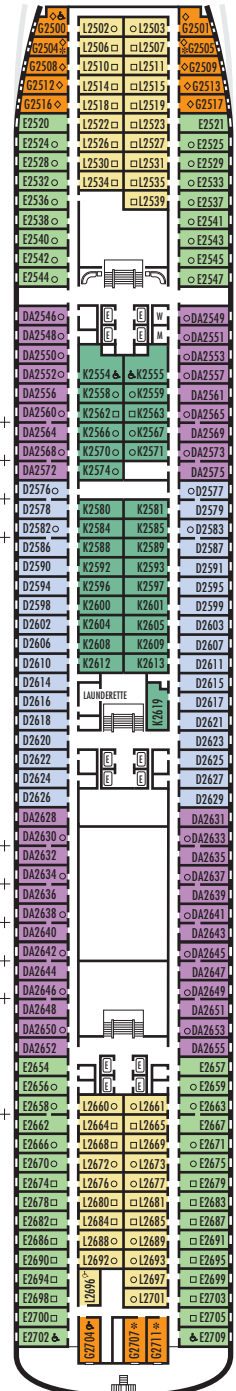

DOLPHIN DECK
Staterooms 1800-1956
90 ft. from bow to
Staterooms 1800 & 1801.

MAIN DECK
Staterooms 2500-2711
103 ft. from bow to
Staterooms 2500 & 2501.

LOWER PROMENADE DECK
Staterooms 3300-3439
118 ft. from bow to
Staterooms 3300 & 3301.

PROMENADE DECK

UPPER PROMENADE DECK

VERANDAH DECK
Staterooms 6100-6238
138 ft. from bow to
Staterooms 6100 & 6102.

NAVIGATION DECK
Staterooms 7001-7072
226 ft. from bow to
Staterooms 7001 & 7002.

LIDO DECK

SPORTS DECK

52 ft. to stern from
Staterooms 1943 & 1956.

16 ft. to stern from
Staterooms 2704, 2707 & 2711.

21 ft. to stern from
Staterooms 3428 & 3439.

8 ft. to stern from
Staterooms 6223, 6225, 6227,
6234, 6236 & 6238.

8 ft. to stern from
Staterooms 7065, 7066, 7067,
7068, 7069, 7070, 7071 & 7072.

ms Rotterdam*

DECK PLANS & STATEROOMS

The deck plans are color-coded by category of stateroom, and the category letter precedes the stateroom number in each room. All staterooms are equipped with DVD player, flat-panel television, telephone and multi-channel music.