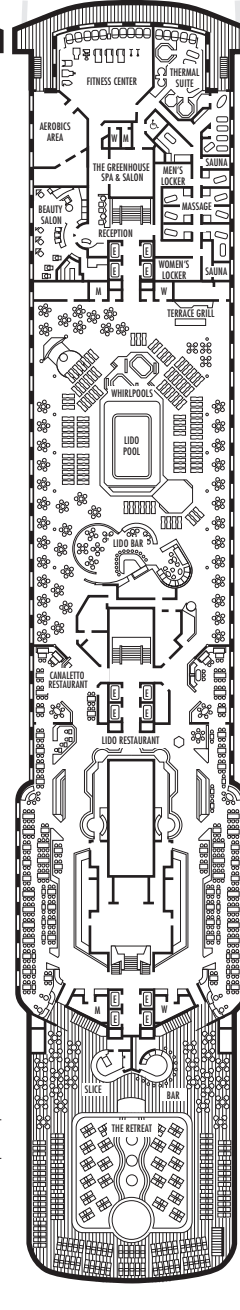

DOLPHIN DECK
Staterooms 1800-1956
90 ft. from bow to
Staterooms 1800 & 1801.

MAIN DECK
Staterooms 2500-2711
103 ft. from bow to
Staterooms 2500 & 2501.

LOWER PROMENADE DECK
Staterooms 3300-3439
118 ft. from bow to
Staterooms 3300 & 3301.

PROMENADE DECK

UPPER PROMENADE DECK

VERANDAH DECK
Staterooms 6100-6238
138 ft. from bow to
Staterooms 6100 & 6102.

NAVIGATION DECK
Staterooms 7001-7072
226 ft. from bow to
Staterooms 7001 & 7002.

LIDO DECK

SPORTS DECK

52 ft. to stern from
Staterooms 1943 & 1956.

16 ft. to stern from
Staterooms 2704, 2707 & 2711.

21 ft. to stern from
Staterooms 3428 & 3439.

8 ft. to stern from
Staterooms 6223, 6225, 6227,
6234, 6236 & 6238.

8 ft. to stern from
Staterooms 7065, 7066, 7067,
7068, 7069, 7070, 7071 & 7072.

ms Rotterdam*

DECK PLANS & STATEROOMS

The deck plans are color-coded by category of stateroom, and the category letter precedes the stateroom number in each room. All staterooms are equipped with DVD player, flat-panel television, telephone and multi-channel music.