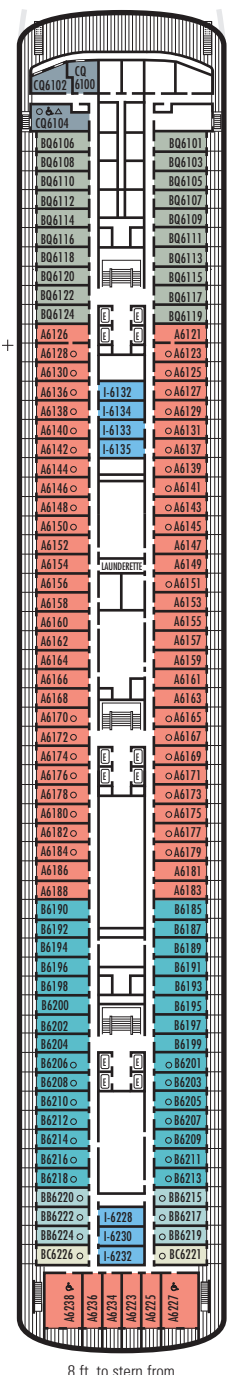

DOLPHIN DECK
Staterooms 1800-1956
90 ft. from bow to
Staterooms 1800 & 1801.

MAIN DECK
Staterooms 2500-2711
103 ft. from bow to
Staterooms 2500 & 2501.

LOWER PROMENADE DECK
Staterooms 3300-3439
118 ft. from bow to
Staterooms 3300 & 3301.

PROMENADE DECK

UPPER PROMENADE DECK

VERANDAH DECK
Staterooms 6100-6238
138 ft. from bow to
Staterooms 6100 & 6102.

NAVIGATION DECK
Staterooms 7001-7072
226 ft. from bow to
Staterooms 7001 & 7002.

LIDO DECK

SPORTS DECK

52 ft. to stern from
Staterooms 1943 & 1956.

16 ft. to stern from
Staterooms 2704, 2707 & 2711.

21 ft. to stern from
Staterooms 3428 & 3439.

8 ft. to stern from
Staterooms 6223, 6225, 6227,
6234, 6236 & 6238.

8 ft. to stern from
Staterooms 7065, 7066, 7067,
7068, 7069, 7070, 7071 & 7072.

ms Rotterdam*

DECK PLANS & STATEROOMS

The deck plans are color-coded by category of stateroom, and the category letter precedes the stateroom number in each room. All staterooms are equipped with DVD player, flat-panel television, telephone and multi-channel music.