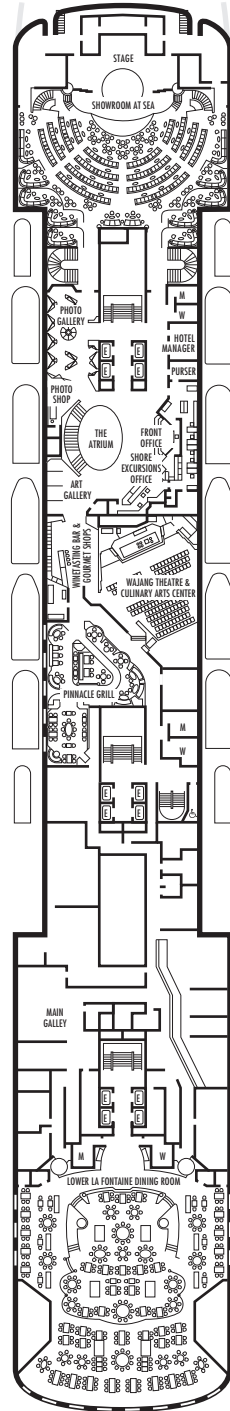

DOLPHIN DECK
Staterooms 1800-1956
90 ft. from bow to
Staterooms 1800 & 1801.

MAIN DECK
Staterooms 2500-2711
103 ft. from bow to
Staterooms 2500 & 2501.

LOWER PROMENADE DECK
Staterooms 3300-3439
118 ft. from bow to
Staterooms 3300 & 3301.

SPORTS DECK

52 ft. to stern from
Staterooms 1943 & 1956.

16 ft. to stern from
Staterooms 2704, 2707 & 2711.

21 ft. to stern from
Staterooms 3428 & 3439.

8 ft. to stern from
Staterooms 6223, 6225, 6227,
6234, 6236 & 6238.

8 ft. to stern from
Staterooms 7065, 7066, 7067,
7068, 7069, 7070, 7071 & 7072.

ms Rotterdam*

DECK PLANS & STATEROOMS

The deck plans are color-coded by category of stateroom, and the category letter precedes the stateroom number in each room. All staterooms are equipped with DVD player, flat-panel television, telephone and multi-channel music.

Important Note: Not all staterooms within each category have the same furniture configuration and/or facilities. Appropriate symbols within the rooms on the deck plans describe differences from the stateroom descriptions below.