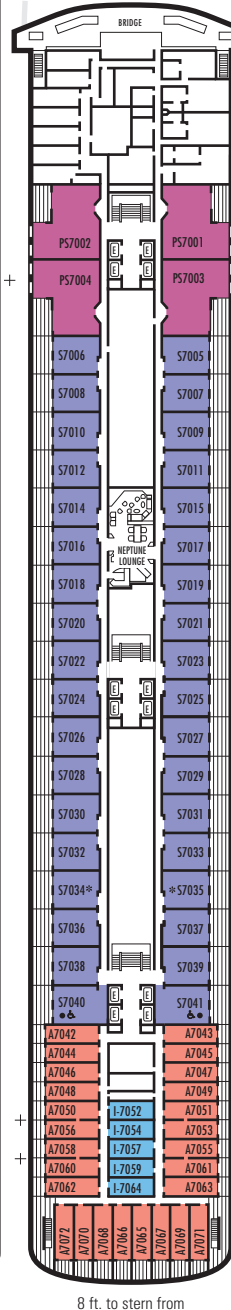

DOLPHIN DECK
Staterooms 1800-1956
90 ft. from bow to
Staterooms 1800 & 1801.

MAIN DECK
Staterooms 2500-2711
103 ft. from bow to
Staterooms 2500 & 2501.

LOWER PROMENADE DECK
Staterooms 3300-3439
118 ft. from bow to
Staterooms 3300 & 3301.

PROMENADE DECK

UPPER PROMENADE DECK

VERANDAH DECK
Staterooms 6100-6238
138 ft. from bow to
Staterooms 6100 & 6102.

NAVIGATION DECK
Staterooms 7001-7072
226 ft. from bow to
Staterooms 7001 & 7002.

LIDO DECK

SPORTS DECK

52 ft. to stern from
Staterooms 1943 & 1956.

16 ft. to stern from
Staterooms 2704, 2707 & 2711.

21 ft. to stern from
Staterooms 3428 & 3439.

8 ft. to stern from
Staterooms 6223, 6225, 6227,
6234, 6236 & 6238.

8 ft. to stern from
Staterooms 7065, 7066, 7067,
7068, 7069, 7070, 7071 & 7072.

ms Rotterdam*

DECK PLANS & STATEROOMS

The deck plans are color-coded by category of stateroom, and the category letter precedes the stateroom number in each room. All staterooms are equipped with DVD player, flat-panel television, telephone and multi-channel music.