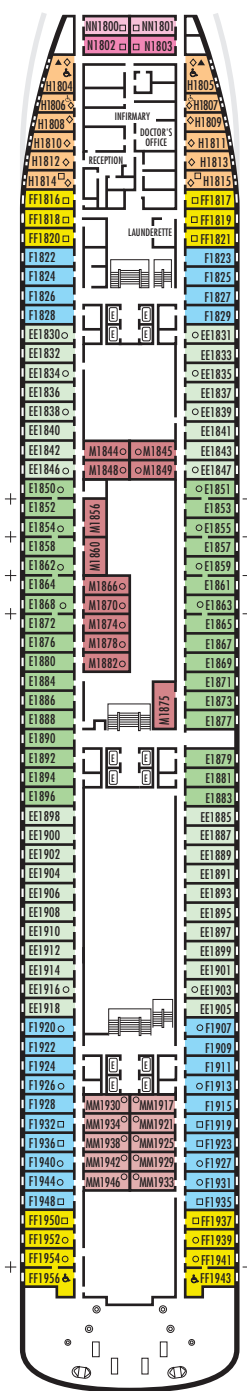

DOLPHIN DECK
Staterooms 1800-1956
90 ft. from bow to
Staterooms 1800 & 1801.

MAIN DECK
Staterooms 2500-2711
103 ft. from bow to
Staterooms 2500 & 2501.

LOWER PROMENADE DECK
Staterooms 3300-3439
118 ft. from bow to
Staterooms 3300 & 3301.

PROMENADE DECK

UPPER PROMENADE DECK

VERANDAH DECK
Staterooms 6100-6238
138 ft. from bow to
Staterooms 6100 & 6102.

NAVIGATION DECK
Staterooms 7001-7072
226 ft. from bow to
Staterooms 7001 & 7002.

LIDO DECK

SPORTS DECK

52 ft. to stern from
Staterooms 1943 & 1956.

16 ft. to stern from
Staterooms 2704, 2707 & 2711.

21 ft. to stern from
Staterooms 3428 & 3439.

8 ft. to stern from
Staterooms 6223, 6225, 6227,
6234, 6236 & 6238.

8 ft. to stern from
Staterooms 7065, 7066, 7067,
7068, 7069, 7070, 7071 & 7072.

ms Rotterdam*

DECK PLANS & STATEROOMS

The deck plans are color-coded by category of stateroom, and the category letter precedes the stateroom number in each room. All staterooms are equipped with DVD player, flat-panel television, telephone and multi-channel music.