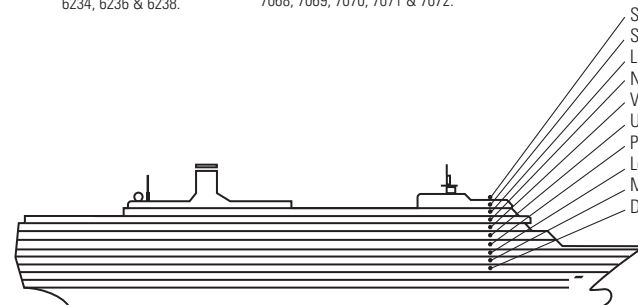

- Sky Deck
- Sports Deck
- Lido Deck
- Navigation Deck
- Verandah Deck
- Upper Promenade Deck
- Promenade Deck
- Lower Promenade Deck
- Main Deck
- Dolphin Deck